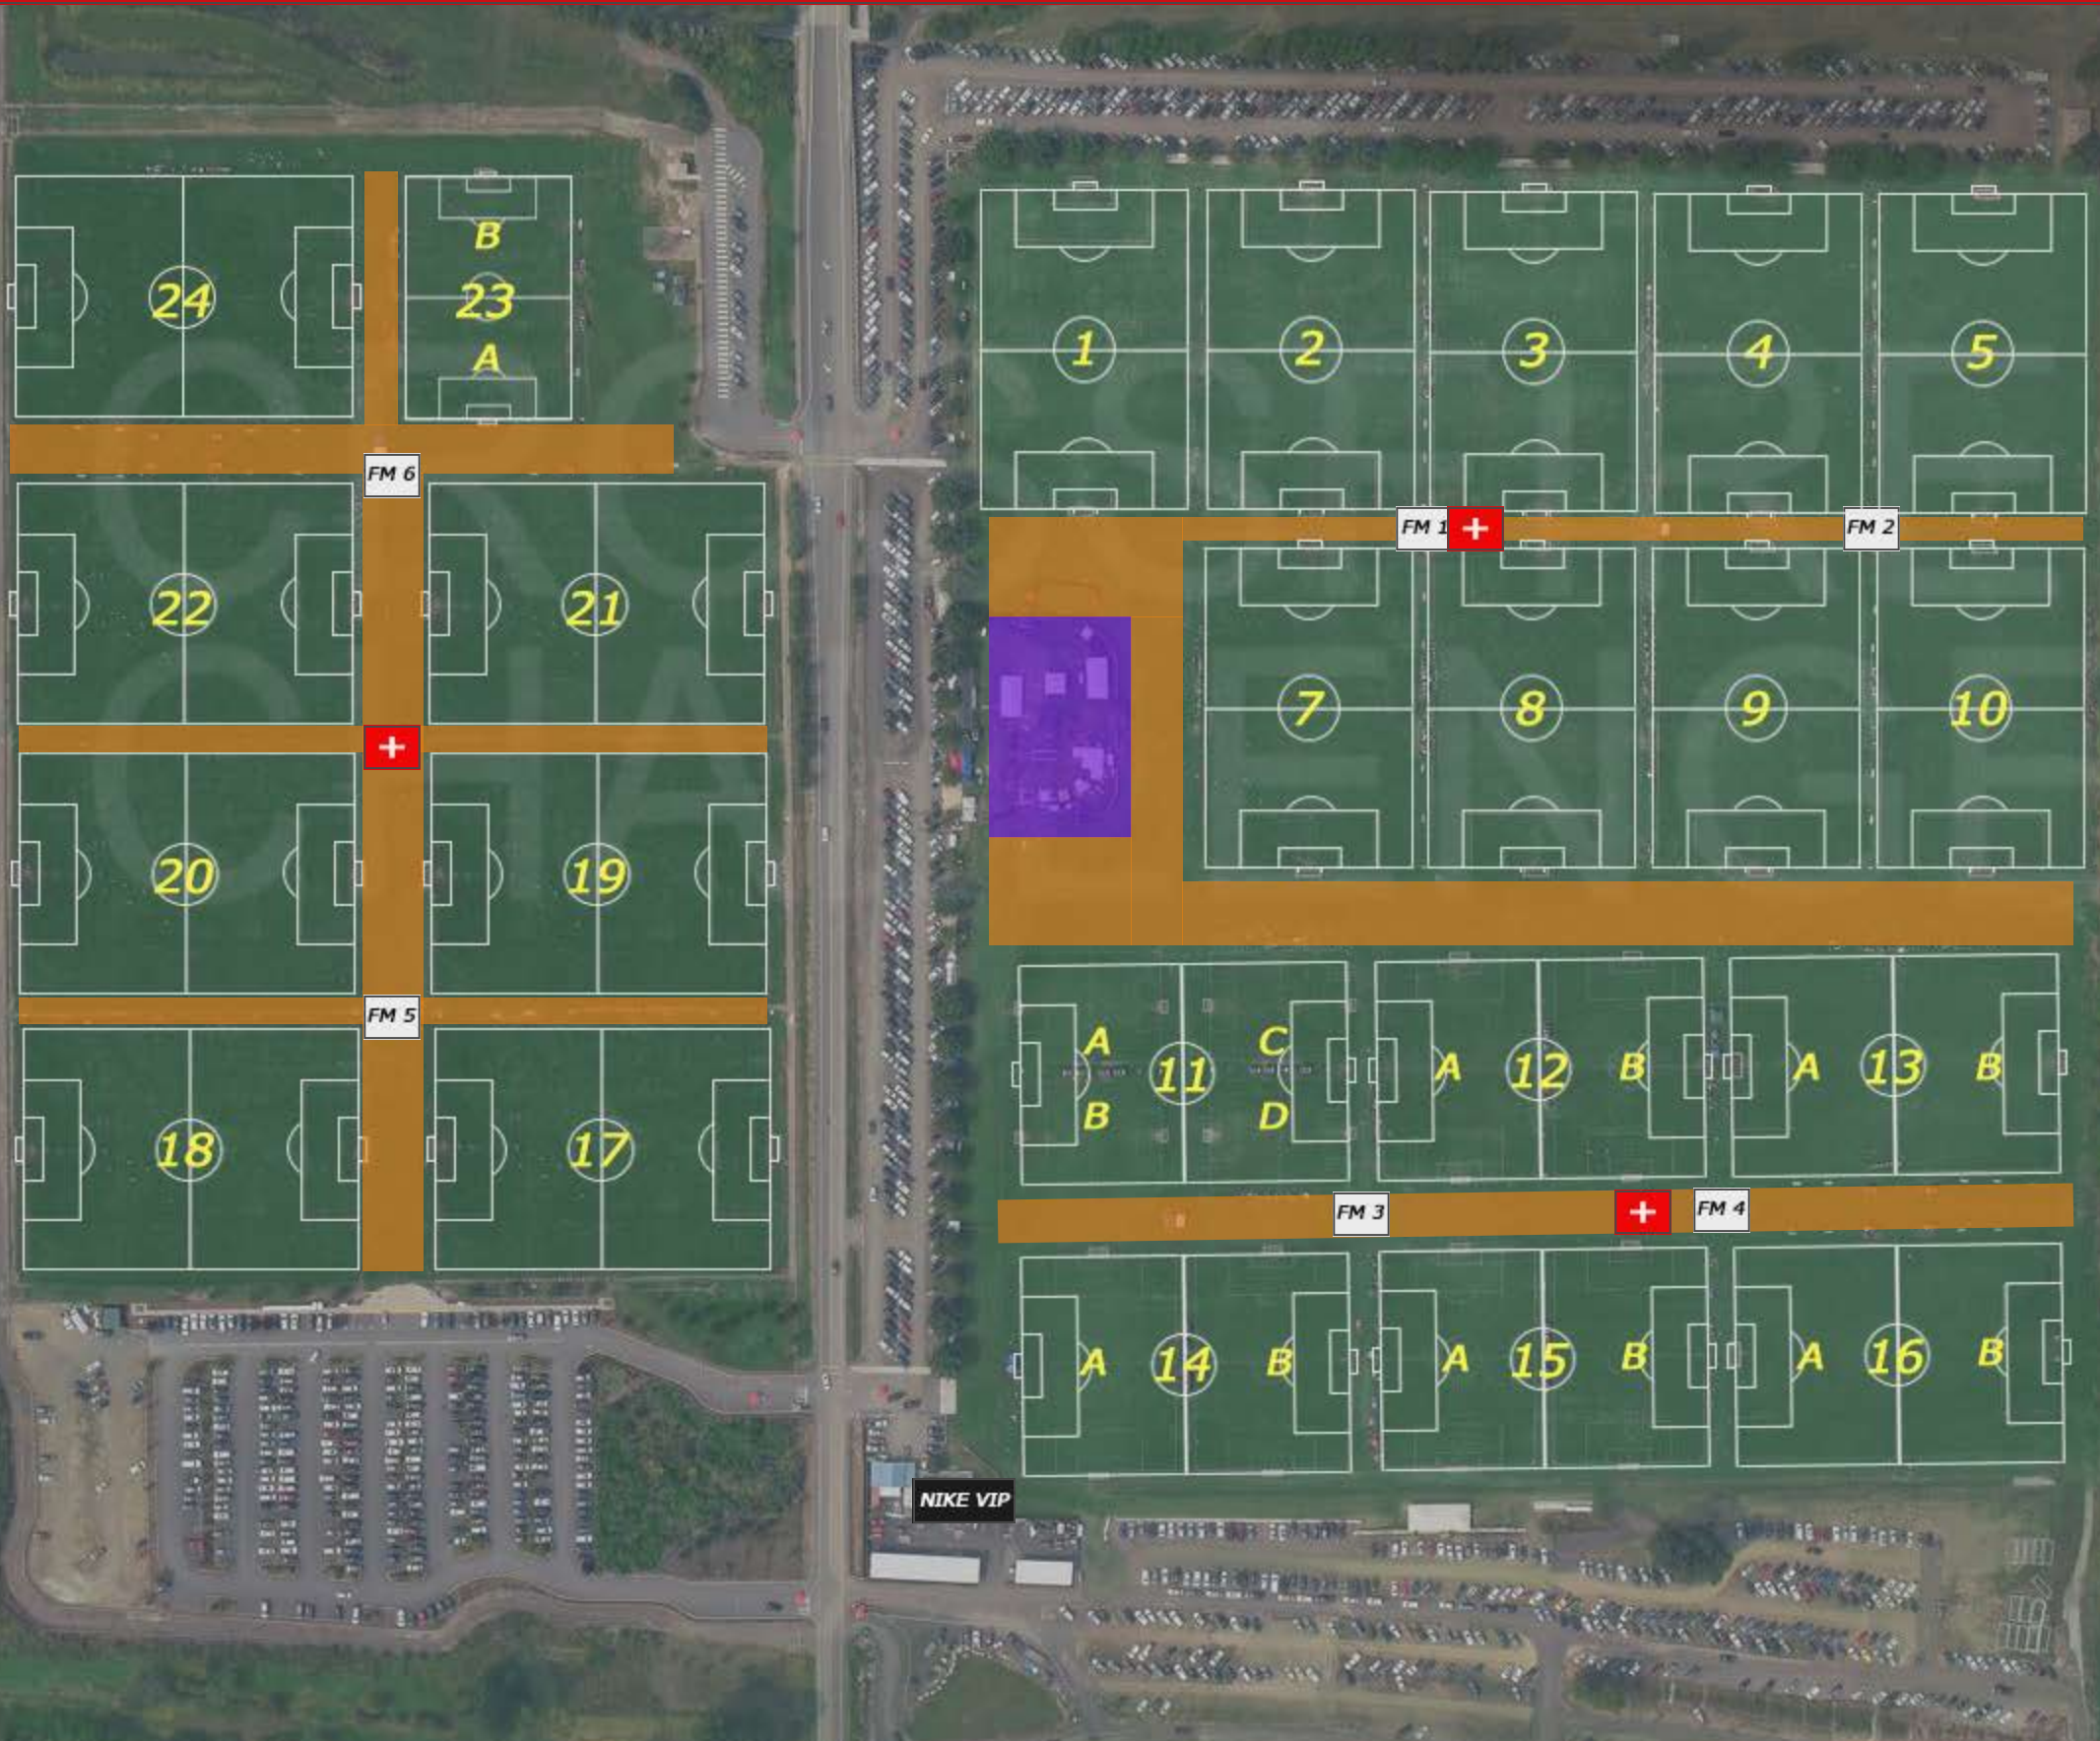

# 2018 Crossfire Challenge

-  **Game Warm-up Area**  
(All teams, including GK's must warm-up off the game fields until 5 minutes prior to kickoff)
-  **Tournament Village**  
(Team Check-in, Tournament Merchandise, Vendors)
-  **Athletics Trainers**

- NO Pets Allowed
- NO RV Parking (Day or Overnight)